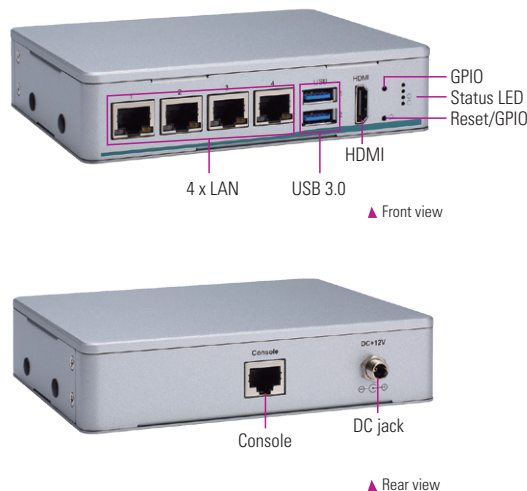

NA346

Fanless Ultra Compact Network Appliance with Intel® Celeron® Processor N3350 and up to 4 LAN for Entry Level SD-WAN, VPN and Security Gateway

Features

- Small form factor with fanless and noiseless design
- Intel® Celeron® processor N3350 (Apollo Lake)
- 1 DDR3L-1866 SO-DIMM for up to 8GB of memory
- 4 GbE RJ-45 ports (Intel® i211)
- 2 mini-PCIe slot for mSATA (optional)
- 1 mini-PCIe slot for WiFi or LTE module
- Suitable for IoT security applications
- Microsoft Azure IoT Edge certified

Specifications

System	
CPU	Intel® Celeron® processor N3350 (Apollo Lake)
Chipset	SoC integrated
Memory	1 x DDR3L-1866 SO-DIMM, up to 8GB non-ECC memory
BIOS	AMI SPI Flash BIOS
Storage	1 x Full-size mSATA 1 x Half-size mSATA
Network Interface	4 x GbE RJ-45 (Intel® i211)
I/O	1 x Console (RJ-type) 4 x RJ-45 2 x USB 3.0 1 x HDMI
TPM	Onboard TPM 2.0 (optional)
Other Features	LAN Bypass (optional)
Expansion Interface	1 x Half-size mini-PCIe slot (SATA+USB) 1 x Full-size mini-PCIe slot (SATA/PCIe, PCIe co-layout with Eth4) 1 x Nano SIM Socket
Watchdog Timer	255 stepping for system reset
Power Supply	1 x 12V, 3A power adapter
OS Compatibility	Win 10, Linux (Yocto project)

Mechanical/ Environmental

Form Factor	Desktop, small form factor and fanless
LED	Power, HDD, GPIO programmable, LAN Bypass, Link/Act with transfer rate
Operating Temperature	0°C to +40°C (+32°F to +104°F)
Humidity	10% - 90% RH, non-condensing
Chassis Material	Aluminum
Dimensions	33.5 mm (1.32") (H) x 146 mm (5.75") (W) x 118.2 mm (4.65") (D)
Weight (net/gross)	0.62 kg (1.37 lb)/1.3 kg (2.87 lb)
Certifications	CE/FCC Class B